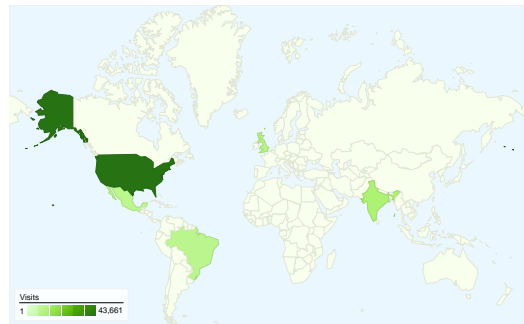

Site Usage

219,222 Visits

59.02% Bounce Rate

459,398 Pageviews

00:01:30 Avg. Time on Site

2.10 Pages/Visit

82.93% % New Visits

Visitors Overview

Visitors
192,359

Map Overlay

Traffic Sources Overview

- **Referring Sites**
129,691.00 (59.16%)
- **Search Engines**
64,213.00 (29.29%)
- **Direct Traffic**
24,359.00 (11.11%)
- **Other**
959 (0.44%)

Content Overview

All traffic sources sent a total of 219,222 visits

 11.11% Direct Traffic

 59.16% Referring Sites

 29.29% Search Engines

- **Referring Sites**
129,691.00 (59.16%)
- **Search Engines**
64,213.00 (29.29%)
- **Direct Traffic**
24,359.00 (11.11%)
- **Other**
959 (0.44%)

219,222 visits came from 202 countries/territories

Site Usage

Country/Territory	Visits	Pages/Visit	Avg. Time on Site	% New Visits	Bounce Rate
Visits 219,222 % of Site Total: 100.00%	Pages/Visit 2.10 Site Avg: 2.10 (0.00%)	Avg. Time on Site 00:01:30 Site Avg: 00:01:30 (0.00%)	% New Visits 83.45% Site Avg: 82.93% (0.62%)	Bounce Rate 59.02% Site Avg: 59.02% (0.00%)	
United States	43,661	1.98	00:00:54	90.00%	59.50%
India	12,409	2.14	00:02:09	84.43%	55.81%
United Kingdom	10,080	2.01	00:01:00	87.34%	59.07%
Brazil	9,232	2.13	00:01:58	83.31%	59.07%
Mexico	8,947	2.09	00:01:51	77.23%	59.17%
Germany	7,901	2.16	00:01:10	87.24%	58.04%
Canada	7,243	2.06	00:01:01	87.17%	60.90%
Italy	6,865	2.46	00:01:37	76.33%	55.15%
Spain	5,839	2.14	00:01:45	78.32%	58.18%