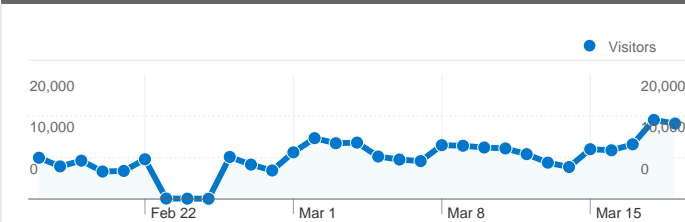

Site Usage

219,222 Visits

59.02% Bounce Rate

459,398 Pageviews

00:01:30 Avg. Time on Site

2.10 Pages/Visit

82.93% % New Visits

Visitors Overview

219,222 Visits

192,359 Absolute Unique Visitors

459,398 Pageviews

2.10 Average Pageviews

00:01:30 Time on Site

59.02% Bounce Rate

82.93% New Visits

Technical Profile

219,222 visits came from 202 countries/territories

Site Usage

Country/Territory	Visits	Pages/Visit	Avg. Time on Site	% New Visits	Bounce Rate
Visits 219,222 % of Site Total: 100.00%	Pages/Visit 2.10 Site Avg: 2.10 (0.00%)	Avg. Time on Site 00:01:30 Site Avg: 00:01:30 (0.00%)	% New Visits 83.45% Site Avg: 82.93% (0.62%)	Bounce Rate 59.02% Site Avg: 59.02% (0.00%)	
United States	43,661	1.98	00:00:54	90.00%	59.50%
India	12,409	2.14	00:02:09	84.43%	55.81%
United Kingdom	10,080	2.01	00:01:00	87.34%	59.07%
Brazil	9,232	2.13	00:01:58	83.31%	59.07%
Mexico	8,947	2.09	00:01:51	77.23%	59.17%
Germany	7,901	2.16	00:01:10	87.24%	58.04%
Canada	7,243	2.06	00:01:01	87.17%	60.90%
Italy	6,865	2.46	00:01:37	76.33%	55.15%
Spain	5,839	2.14	00:01:45	78.32%	58.18%

\$417.75 AdSense Revenue

966,958 AdSense Unit Impressions

Top Content

Pages	Pageviews	% Pageviews
/free-vector-graphics/	16,479	3.59%
/blog/wp-content/uploads/2009/08/cool-background_005.jpg	13,766	3.00%
/images/Girls_Beautiful_Girls__004609_.jpg	11,790	2.57%
/blog/free-vector-graphics/	10,114	2.20%
/	9,678	2.11%