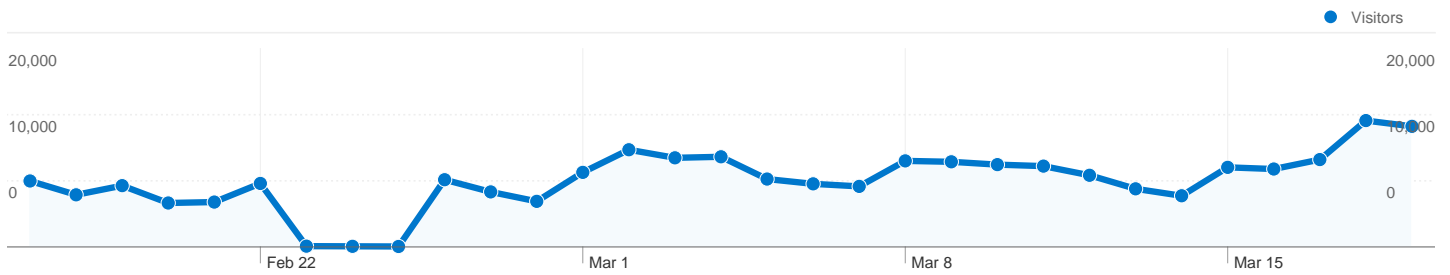

192,359 people visited this site

219,222 Visits

192,359 Absolute Unique Visitors

459,398 Pageviews

2.10 Average Pageviews

00:01:30 Time on Site

59.02% Bounce Rate

82.93% New Visits

Technical Profile

Browser	Visits	% visits	Connection Speed	Visits	% visits
Firefox	98,197	44.79%	Unknown	81,907	37.36%
Internet Explorer	65,094	29.69%	DSL	72,882	33.25%
Safari	24,703	11.27%	Cable	43,275	19.74%
Chrome	24,307	11.09%	T1	16,436	7.50%
Opera	5,397	2.46%	Dialup	4,301	1.96%