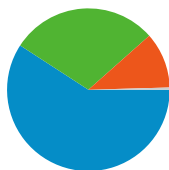

Traffic Sources Overview

- **Referring Sites**
  129,691.00 (59.16%)
- **Search Engines**
  64,213.00 (29.29%)
- **Direct Traffic**
  24,359.00 (11.11%)
- **Other**
  959 (0.44%)

Content Overview

Pages	Pageviews	% Pageviews
/free-vector-graphics/	16,479	3.59%
/blog/wp-	13,766	3.00%
/images/Girls_Beautiful_Girls_	11,790	2.57%
/blog/free-vector-graphics/	10,114	2.20%
/	9,678	2.11%