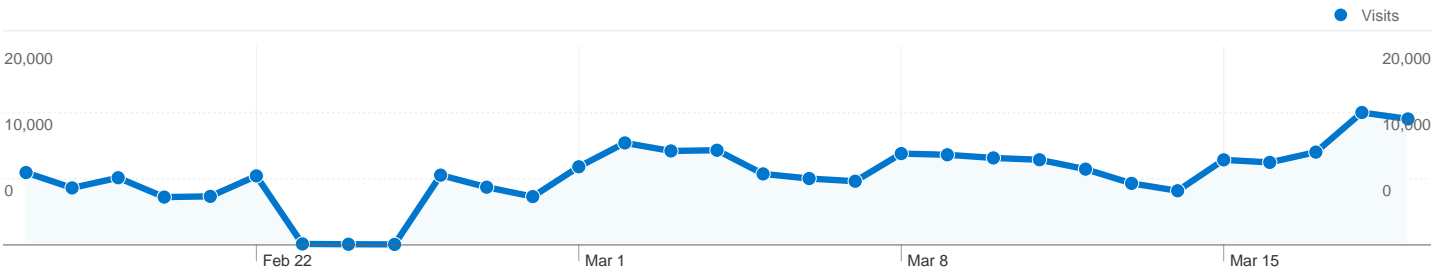

All traffic sources sent a total of 219,222 visits

11.11% Direct Traffic

59.16% Referring Sites

29.29% Search Engines

- **Referring Sites**
  129,691.00 (59.16%)
- **Search Engines**
  64,213.00 (29.29%)
- **Direct Traffic**
  24,359.00 (11.11%)
- **Other**
  959 (0.44%)

Top Traffic Sources

Sources	Visits	% visits	Keywords	Visits	% visits
google (organic)	55,837	25.47%	free oscommerce templates	722	1.12%
images.google.com (referral)	28,623	13.06%	oscommerce templates free	568	0.88%
(direct) ((none))	24,359	11.11%	web design blog	541	0.84%
images.google.co.in (referral)	5,716	2.61%	vector design	519	0.81%
webresourcesdepot.com	4,775	2.18%	free vector graphics	501	0.78%