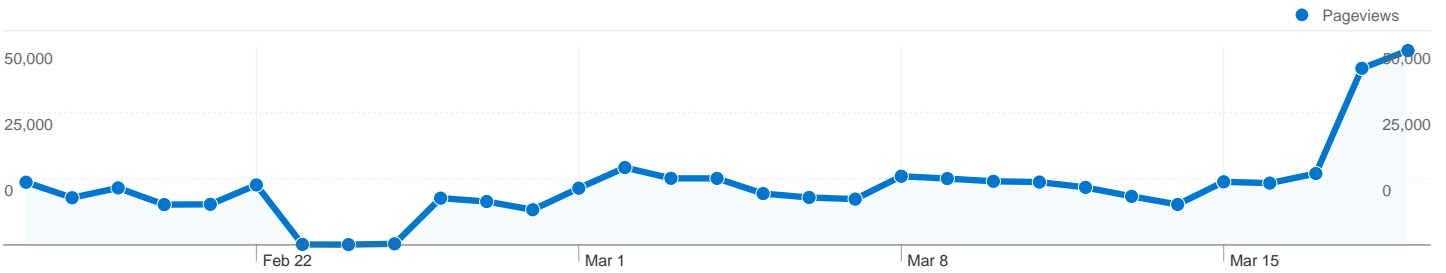

Pages on this site were viewed a total of 459,398 times

459,398 Pageviews

333,211 Unique Views

59.02% Bounce Rate

AdSense Performance

360,543 AdSense Page Impressions

$417.75 AdSense Revenue

966,958 AdSense Unit Impressions

Top Content

Pages	Pageviews	% Pageviews
/free-vector-graphics/	16,479	3.59%
/blog/wp-content/uploads/2009/08/cool-background_005.jpg	13,766	3.00%
/images/Girls_Beautiful_Girls__004609_.jpg	11,790	2.57%
/blog/free-vector-graphics/	10,114	2.20%
/	9,678	2.11%