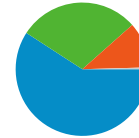

Browser	Visits	% visits	Connection Speed	Visits	% visits
Firefox	98,197	44.79%	Unknown	81,907	37.36%
Internet Explorer	65,094	29.69%	DSL	72,882	33.25%
Safari	24,703	11.27%	Cable	43,275	19.74%
Chrome	24,307	11.09%	T1	16,436	7.50%
Opera	5,397	2.46%	Dialup	4,301	1.96%

All traffic sources sent a total of 219,222 visits

 11.11% Direct Traffic

 59.16% Referring Sites

 29.29% Search Engines

- **Referring Sites**
129,691.00 (59.16%)
- **Search Engines**
64,213.00 (29.29%)
- **Direct Traffic**
24,359.00 (11.11%)
- **Other**
959 (0.44%)