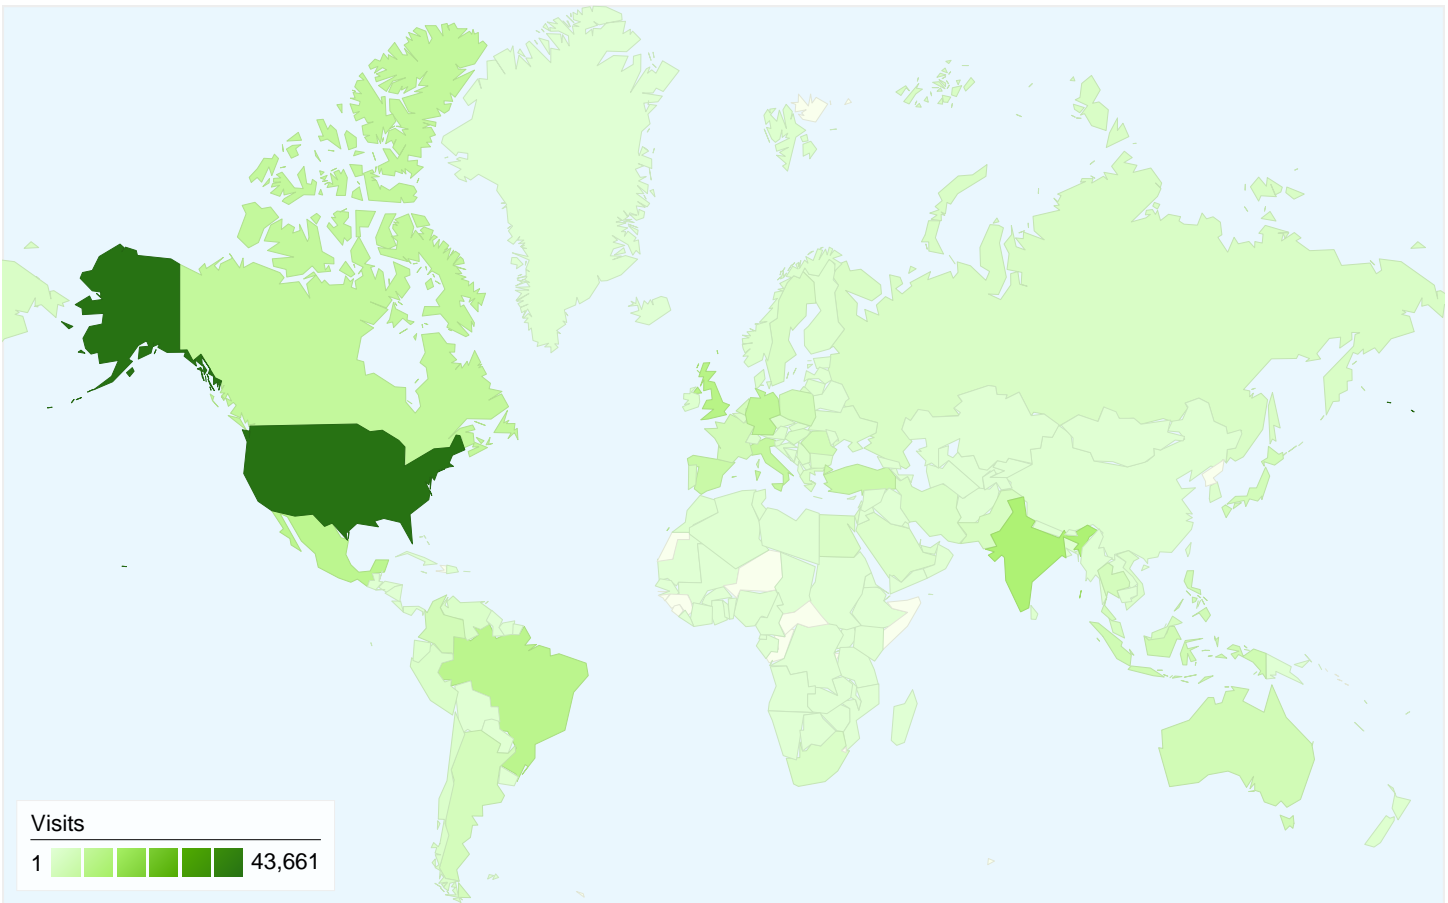

Visitors
192,359

Map Overlay

Traffic Sources Overview

- **Referring Sites**
129,691.00 (59.16%)
- **Search Engines**
64,213.00 (29.29%)
- **Direct Traffic**
24,359.00 (11.11%)
- **Other**
959 (0.44%)

Content Overview

All traffic sources sent a total of 219,222 visits

 11.11% Direct Traffic

 59.16% Referring Sites

 29.29% Search Engines

- **Referring Sites**
129,691.00 (59.16%)
- **Search Engines**
64,213.00 (29.29%)
- **Direct Traffic**
24,359.00 (11.11%)
- **Other**
959 (0.44%)

Top Traffic Sources

Sources	Visits	% visits	Keywords	Visits	% visits
google (organic)	55,837	25.47%	free oscommerce templates	722	1.12%
images.google.com (referral)	28,623	13.06%	oscommerce templates free	568	0.88%
(direct) ((none))	24,359	11.11%	web design blog	541	0.84%
images.google.co.in (referral)	5,716	2.61%	vector design	519	0.81%
webresourcesdepot.com	4,775	2.18%	free vector graphics	501	0.78%

219,222 visits came from 202 countries/territories

Site Usage

Country/Territory	Visits	Pages/Visit	Avg. Time on Site	% New Visits	Bounce Rate
Visits 219,222 % of Site Total: 100.00%	Pages/Visit 2.10 Site Avg: 2.10 (0.00%)	Avg. Time on Site 00:01:30 Site Avg: 00:01:30 (0.00%)	% New Visits 83.45% Site Avg: 82.93% (0.62%)	Bounce Rate 59.02% Site Avg: 59.02% (0.00%)	
United States	43,661	1.98	00:00:54	90.00%	59.50%
India	12,409	2.14	00:02:09	84.43%	55.81%
United Kingdom	10,080	2.01	00:01:00	87.34%	59.07%
Brazil	9,232	2.13	00:01:58	83.31%	59.07%
Mexico	8,947	2.09	00:01:51	77.23%	59.17%
Germany	7,901	2.16	00:01:10	87.24%	58.04%
Canada	7,243	2.06	00:01:01	87.17%	60.90%
Italy	6,865	2.46	00:01:37	76.33%	55.15%
Spain	5,839	2.14	00:01:45	78.32%	58.18%